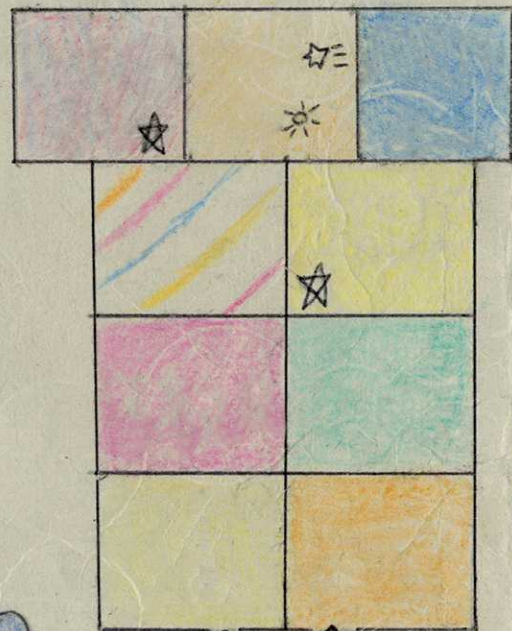

6ねん

7くみ

2013
ねん

10が⁰4が

一人じゃなほ
仲間とともに
のびるクラス

6 - 2

る

し

顔

で明

か
か
か
か
か

クラ

あ

協力

Handwritten notes in the left column, consisting of seven horizontal lines. The lines alternate in color between dark green and light green.

Handwritten notes in the middle column, consisting of seven horizontal lines. The lines alternate in color between dark green and light green.

Handwritten notes in the right column, consisting of seven horizontal lines. The lines alternate in color between dark green and light green.

Handwritten notes in the far right column, consisting of seven horizontal lines. The lines alternate in color between dark green and light green.