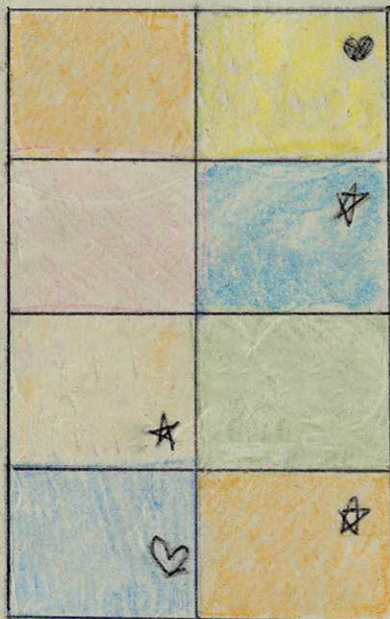

6ねん

7くみ

2013
ねん

10が⁰4が

一人じゃなほ
仲間とともに
のびるクラス

6 - 2

る

し

顔

で明

か
か
か
か
か

クラ

あ

協力

Handwritten notes in the left column, consisting of seven horizontal lines. The lines alternate in color between dark green and light green.

Handwritten notes in the middle column, consisting of seven horizontal lines. The lines alternate in color between dark green and light green.

Handwritten notes in the right column, consisting of seven horizontal lines. The lines alternate in color between dark green and light green.

Handwritten notes in the far right column, consisting of seven horizontal lines. The lines alternate in color between dark green and light green.