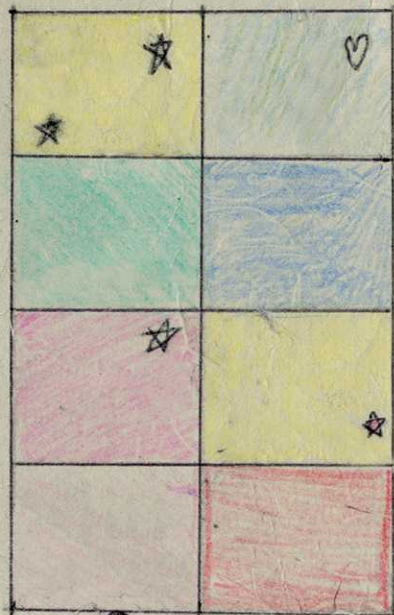

6ねん

7くみ

2013
ねん

10が⁰4が

一人じゃなほ
仲間とともに
のびるクラス

6 - 2

る

し

顔

で明

か
か
か
か
か

クラ

あ

協力

Handwritten notes in the left column, consisting of seven horizontal lines. The lines alternate in color between dark green and light green.

Handwritten notes in the middle column, consisting of seven horizontal lines. The lines alternate in color between dark green and light green.

Handwritten notes in the right column, consisting of seven horizontal lines. The lines alternate in color between dark green and light green.

Handwritten notes in the far right column, consisting of seven horizontal lines. The lines alternate in color between dark green and light green.